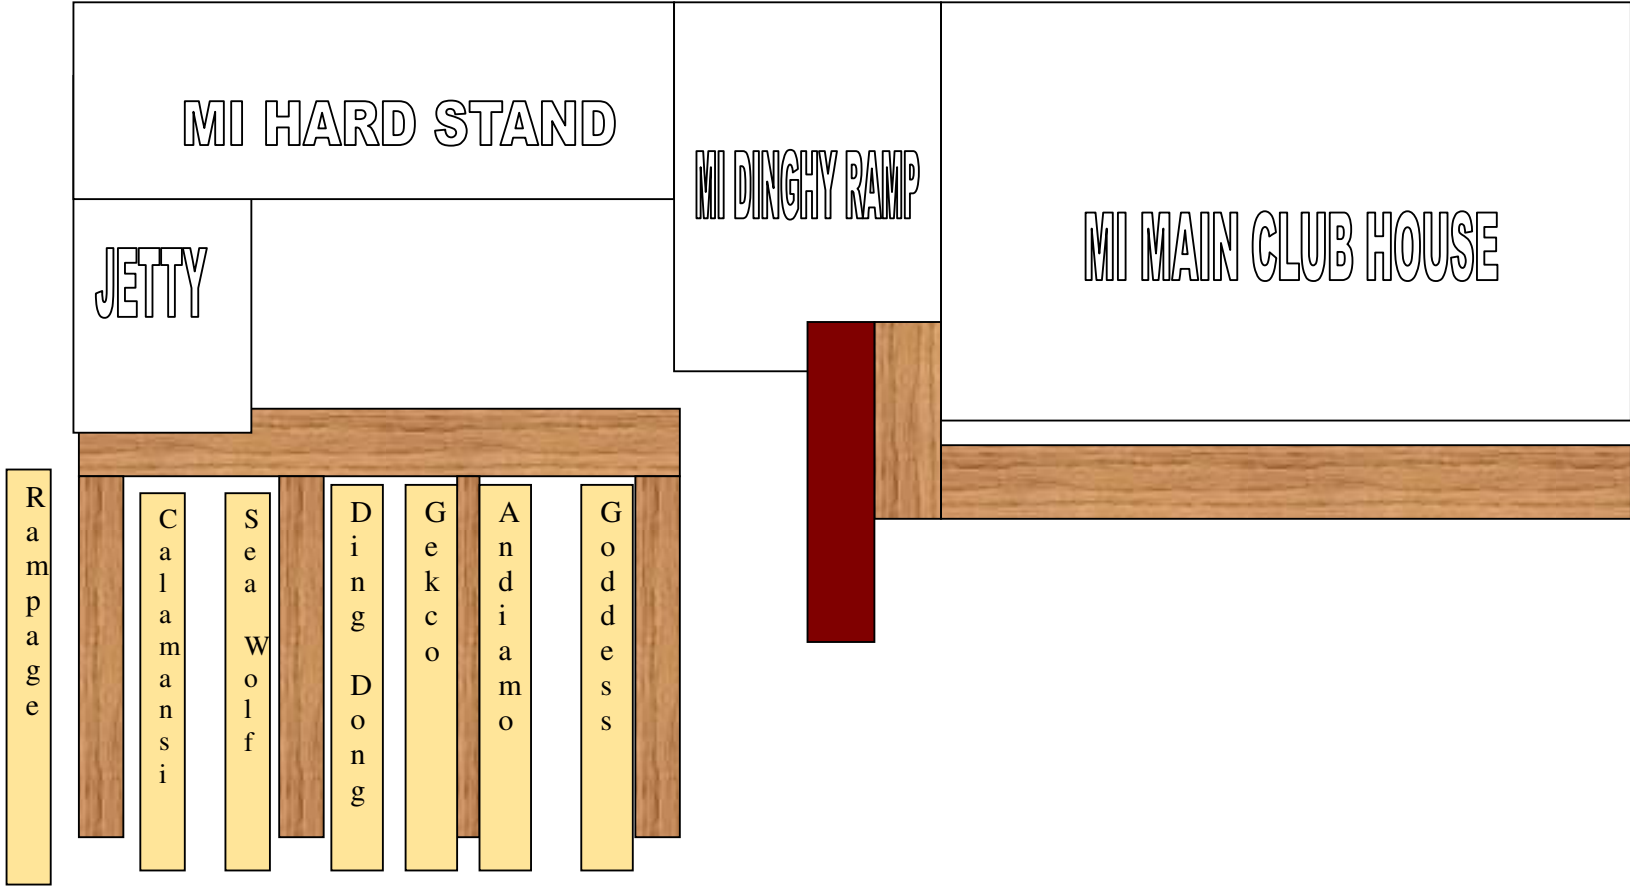

MI HARD STAND

MI DINGHY RAMP

MI MAIN CLUB HOUSE

JETTY

R  
a  
m  
p  
a  
g  
e

C  
a  
l  
a  
m  
a  
n  
s  
i

S  
e  
a  
W  
o  
l  
f

D  
i  
n  
g  
D  
o  
n  
g

G  
e  
k  
c  
o

A  
n  
d  
i  
a  
m  
o

G  
o  
d  
d  
e  
s  
s

Main club house – pontoon

AMC

Marine Police Station